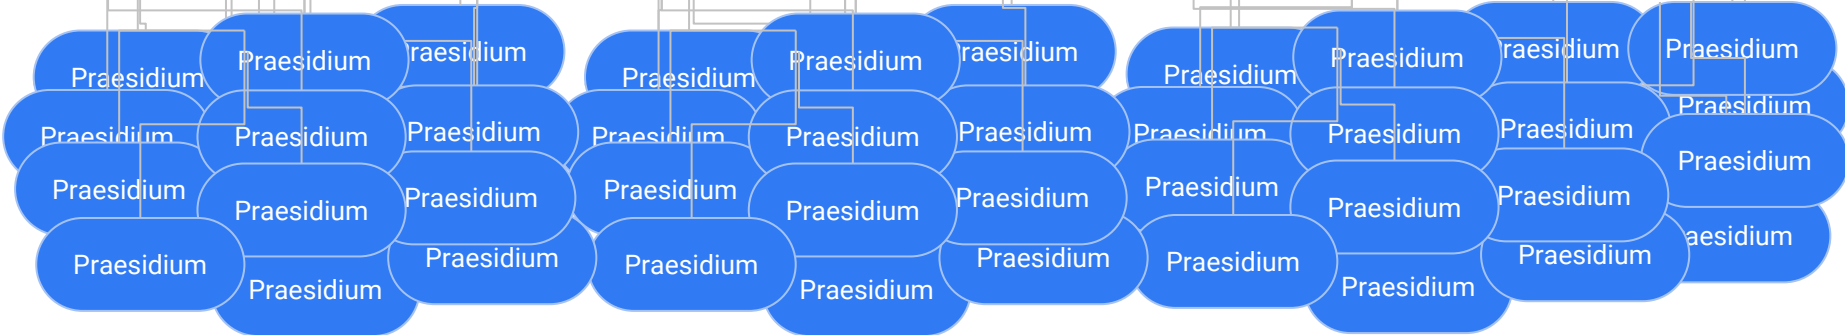

# The Hierarchy of the Legion of Mary

Concilium

The central council, called the Concilium, is the supreme governing authority of the Legion (located in Ireland).

Senatus

Senatus

The Senatus is the 2nd highest level overseeing all Legion of Mary activities. Each country has a Senatus.

Regia

Regia

Regia

Regia

A Regia oversees many Curiae based on geographic location. In the U.S., the Regia is typically at the state level.

Curia

Curia

Curia

Curia

Curia

Curia

Curia

Curia

Curia

Curia

~A dozen or more Praesidia report to the next level, the Curia. A Curia may oversee another Curia and the upper Curia is then called a Comitium.

Praesidium is the lowest level of the Legion of Mary; every praesidium reports directly to one Curia, typically at the Diocesan level.